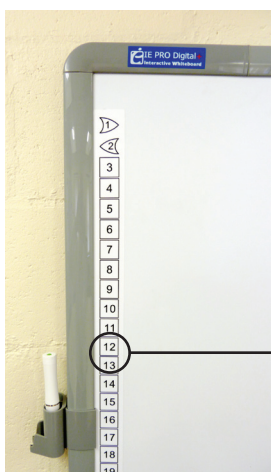

GENEE PRO Digital+ Interactive Whiteboard

Pen board

- SIMULTANEOUS – no need to divide the screen 2 users can use the screen at the same time!
- 2 pens!
- 20 programmable settings allowing you to customise your teaching style
- Available at 40", 48", 64" and 78" sizes
- Easy to use software
- Compatible with any leading software
- Stand available

The **PRO Digital+** interactive whiteboard is durable and has a strong surface which can withstand all the rigours of use. You can also use this board as a standard whiteboard. The **PRO Digital+** has interactive soft key shortcut buttons, and is easy to use, even for novice users.

The **PRO Digital+** comes with 2 wireless pens, wall mounting parts, USB extended cable and optional stand and eraser.

▲ USB connection

Soft Key short cuts!

The Pro Digital+ has soft keys on either side which can be easily programmed for regular displays used by the teacher